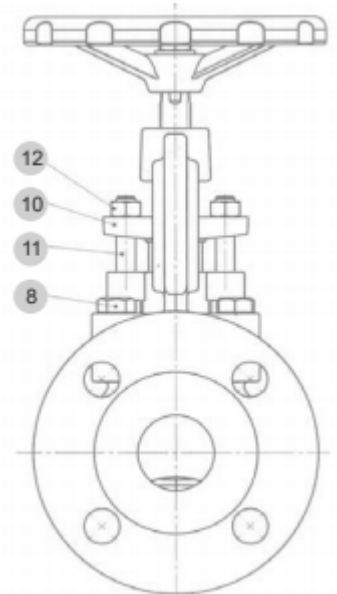

Main Features:-

- ◆ Flanged PN16
- ◆ Cast Iron Body & Bonnet, Stainless Steel Disc
- ◆ Stem & Seat, Graphite Packing
- ◆ Rated PN16
- ◆ Temperature -10°C to 300°C

*Temperature and pressure determined by valve body, seat etc.

SERIES: 30104

MANUFACTURER: **AVOL**
INDUSTRIAL VALVES

Suitable Applications & Approvals:

INDUSTRY

VALVE DIMENSIONS

No	Name	Materials
1	Body	Cast Iron
2	Seat Ring	X12Cr13
3	Bonnet	Cast Iron
4	Disc	X12Cr13
5	Stem	X12Cr13
6	Hand Wheel	Cast Iron
7	Gland Packing	Graphite
8	Hexagon Bolt	8.8 Steel
9	Gasket	Graphite & NiCr
10	Gland	Cast Iron
11	T Bolt	Zinc Galvanized 5.8 Steel
12	Nut	Zinc Galvanized 8 Steel
13	Washer	Zinc Galvanized Carbon Steel
14	Nut	Zinc Galvanized 8 Steel

Size	D	d	K	nxd	Dk	h	L	H	Kv	Kg
1/2"	95	46	65	4x14	100	5	130	167	5.9	3.3
3/4"	105	56	75	4x14	100	5.5	150	167	7.4	3.9
1"	115	65	85	4x14	120	7	160	175	13	5
1 1/4"	140	76	100	4x19	120	14	180	186	18	6.6
1 1/2"	150	84	110	4x19	160	20	200	235	30	8.4
2"	165	99	125	4x19	160	25	230	248	41	12
2 1/2"	185	188	145	4x19	180	35	290	260	79	17.3
3"	200	132	160	8x19	200	41	310	291	115	22.7
4"	220	156	180	8x19	250	31	350	338	181	35.8
5"	250	184	210	8x19	250	48	400	384	225	52.8
6"	285	211	240	8x23	320	54	480	429	364	74.2
8"	340	266	295	12x23	360	77	600	529	690	126
10"	405	319	355	12x28	360	120	730	638	1010	200
12"	460	370	410	12x28	500	120	850	710	1460	315