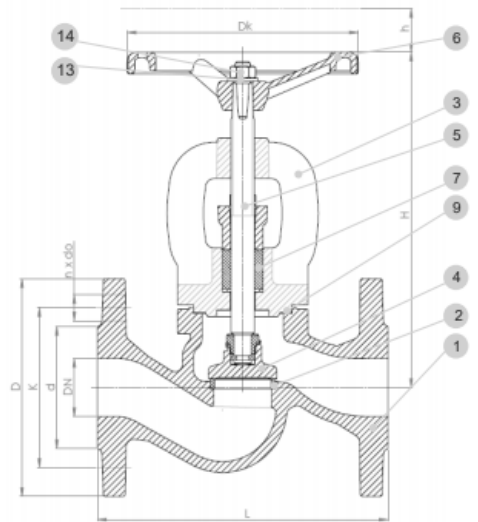

Main Features:-

- ◆ Flanged PN16
- ◆ Cast Iron Body & Bonnet, Stainless Steel Disc
- ◆ Stem & Seat, Graphite Packing
- ◆ Rated PN16
- ◆ Temperature -10°C to 300°C

*Temperature and pressure determined by valve body, seat etc.

SERIES: 30104

MANUFACTURER: **AVOL**
INDUSTRIAL VALVES

Suitable Applications & Approvals:

INDUSTRY

VALVE DIMENSIONS

No	Name	Materials
1	Body	Cast Iron
2	Seat Ring	X12Cr13
3	Bonnet	Cast Iron
4	Disc	X12Cr13
5	Stem	X12Cr13
6	Hand Wheel	Cast Iron
7	Gland Packing	Graphite
8	Hexagon Bolt	8.8 Steel
9	Gasket	Graphite & NiCr
10	Gland	Cast Iron
11	T Bolt	Zinc Galvanized 5.8 Steel
12	Nut	Zinc Galvanized 8 Steel
13	Washer	Zinc Galvanized Carbon Steel
14	Nut	Zinc Galvanized 8 Steel

Size	D	d	K	nxd	Dk	h	L	H	Kv	Kg
1/2"	95	46	65	4x14	100	5	130	167	5.9	3.3
3/4"	105	56	75	4x14	100	5.5	150	167	7.4	3.9
1"	115	65	85	4x14	120	7	160	175	13	5
1 1/4"	140	76	100	4x19	120	14	180	186	18	6.6
1 1/2"	150	84	110	4x19	160	20	200	235	30	8.4
2"	165	99	125	4x19	160	25	230	248	41	12
2 1/2"	185	188	145	4x19	180	35	290	260	79	17.3
3"	200	132	160	8x19	200	41	310	291	115	22.7
4"	220	156	180	8x19	250	31	350	338	181	35.8
5"	250	184	210	8x19	250	48	400	384	225	52.8
6"	285	211	240	8x23	320	54	480	429	364	74.2
8"	340	266	295	12x23	360	77	600	529	690	126
10"	405	319	355	12x28	360	120	730	638	1010	200
12"	460	370	410	12x28	500	120	850	710	1460	315